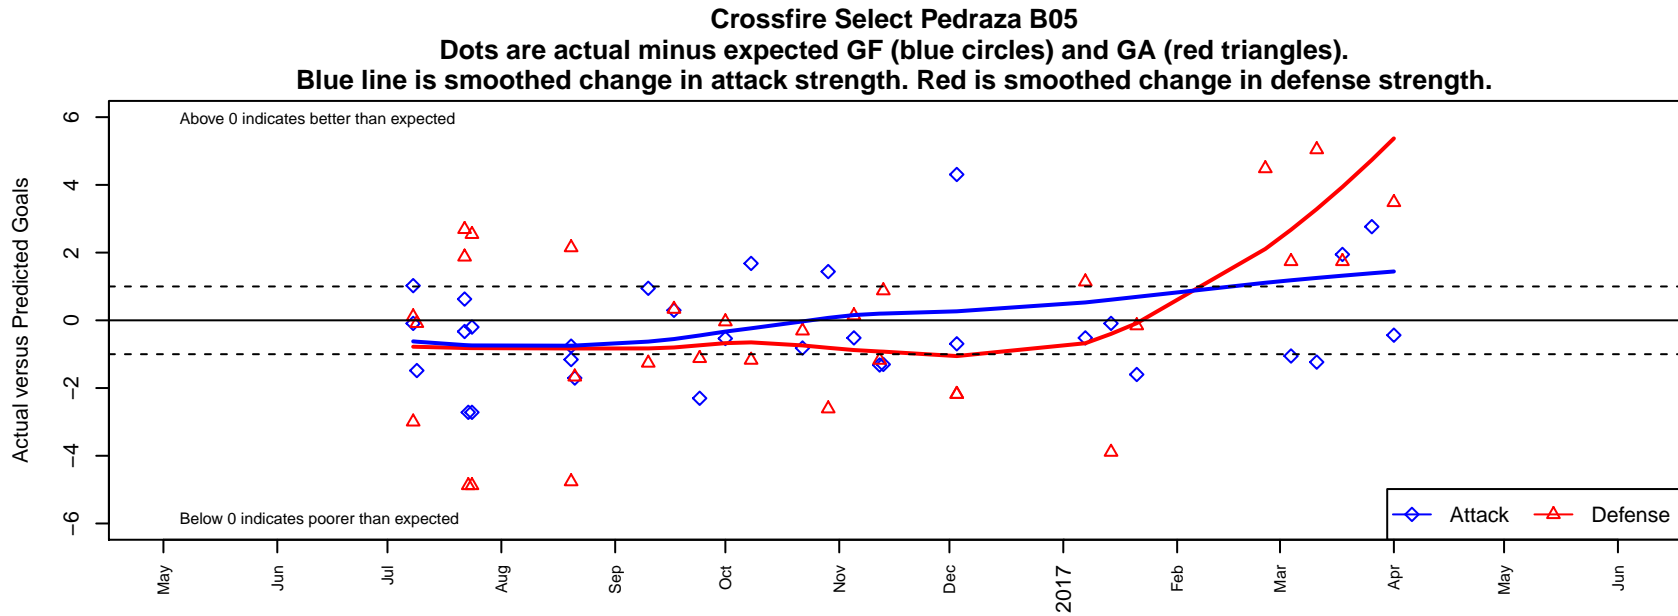

## Crossfire Select Pedraza B05

Crossfire Select SC  
 Redmond, WA  
 B05 total strength=454  
 attack=0.58 defense=0.16  
 fall league = NPSL Div 2 (05) U12  
 spr league = Spr NPSL (05) Div 1 U12

alt names used:  
 Crossfire Select B05 Pedraza  
 Crossfire Select B05 Pedraza  
 Crossfire Select B05 Pedraza  
 Crossfire Select B05 Pedraza  
 CFS B05 – Silver – Pedraza  
 Crossfire Select B05–Pedraza

**attack and defense variance (black dot)  
relative to other teams  
and top 10 in region**

**attack and defense rating  
relative to others at age  
and all opponents in last 13 months**

**Performance relative to 13 month average**