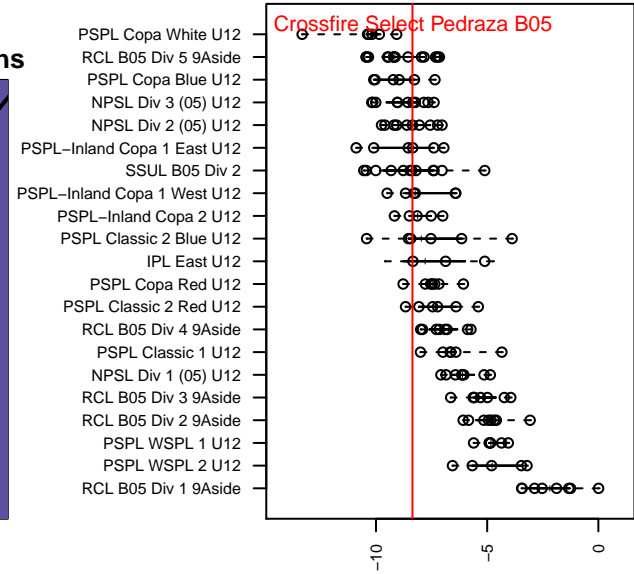

## Crossfire Select Pedraza B05

Crossfire Select SC  
 Redmond, WA  
 B05 total strength=454  
 attack=0.58 defense=0.16  
 fall league = NPSL Div 2 (05) U12  
 spr league = Spr NPSL (05) Div 1 U12

alt names used:  
 Crossfire Select B05 Pedraza  
 Crossfire Select B05 Pedraza  
 Crossfire Select B05 Pedraza  
 Crossfire Select B05 Pedraza  
 CFS B05 – Silver – Pedraza  
 Crossfire Select B05–Pedraza

**attack and defense variance (black dot)  
relative to other teams  
and top 10 in region**

**attack and defense rating  
relative to others at age  
and all opponents in last 13 months**

**Performance relative to 13 month average**