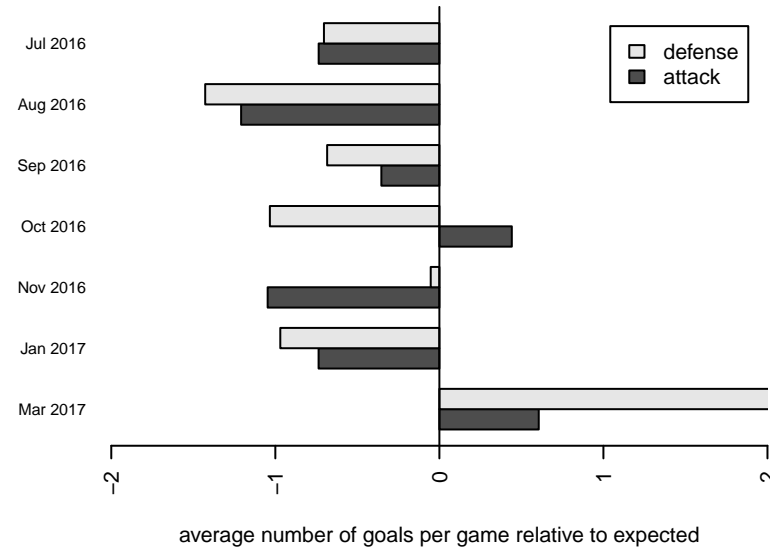

Performance relative to 13 month average