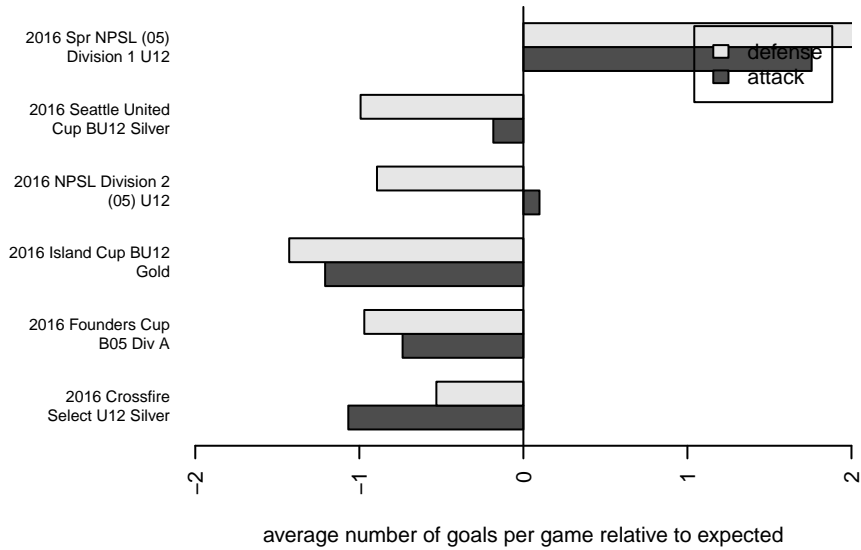

## Crossfire Select Pedraza B05

Crossfire Select SC  
 Redmond, WA  
 B05 total strength=454  
 attack=0.58 defense=0.16  
 fall league = NPSL Div 2 (05) U12  
 spr league = Spr NPSL (05) Div 1 U12

alt names used:  
 Crossfire Select B05 Pedraza  
 Crossfire Select B05 Pedraza  
 Crossfire Select B05 Pedraza  
 Crossfire Select B05 Pedraza  
 CFS B05 – Silver – Pedraza  
 Crossfire Select B05–Pedraza

Venues played:  
 2016 Seattle United Cup BU12 Silver  
 2016 Crossfire Select U12 Silver  
 2016 Island Cup BU12 Gold  
 2016 NPSL Division 2 (05) U12  
 2016 Founders Cup B05 Div A  
 2016 Spr NPSL (05) Division 1 U12

**attack and defense variance (black dot)  
relative to other teams  
and top 10 in region**

**attack and defense rating  
relative to others at age  
and all opponents in last 13 months**

**Performance relative to 13 month average**